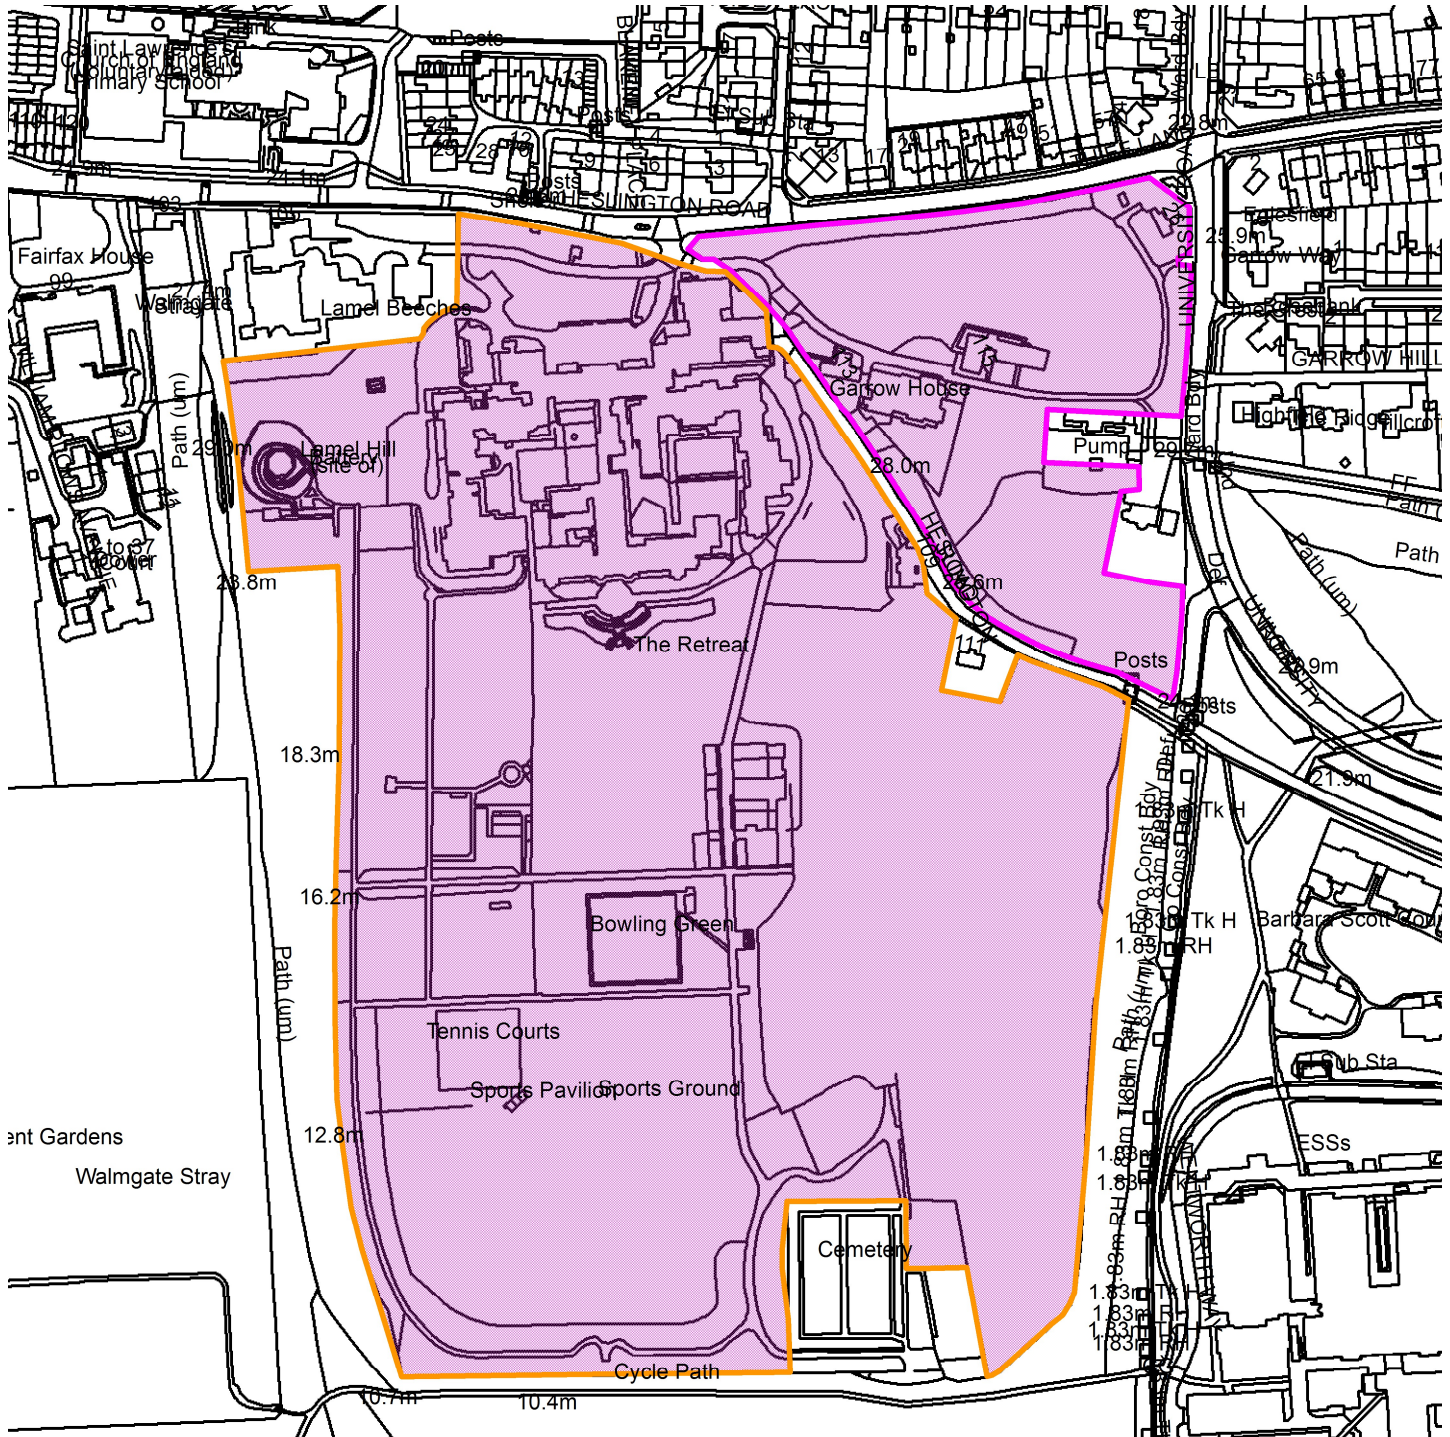

The Retreat 107 Heslington Road, YO10 5BN

22/02257/FULM

GIS by ESRI (UK)

Scale : 1:3201

Reproduced from the Ordnance Survey map with the permission of the Controller of Her Majesty's Stationery Office © Crown Copyright 2000.

Unauthorised reproduction infringes Crown Copyright and may lead to prosecution or civil proceedings.

Produced using ESRI (UK)'s MapExplorer 2.0 - <http://www.esriuk.com>

Organisation	City of York Council
Department	Env, Transport & Planning
Comments	Site Location Plan
Date	23 July 2024
SLA Number	Not Set